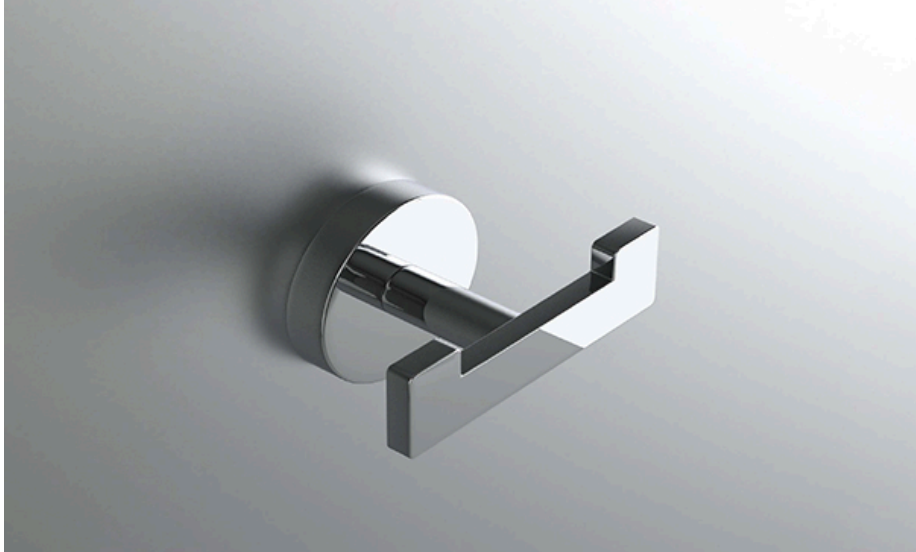

### FEATURES

- Premium 304 Grade Stainless Steel
- Solid Mount Construction
- Concealed Installation Hardware
- State of the art wall anchors included for installation on Dry wall or Tile